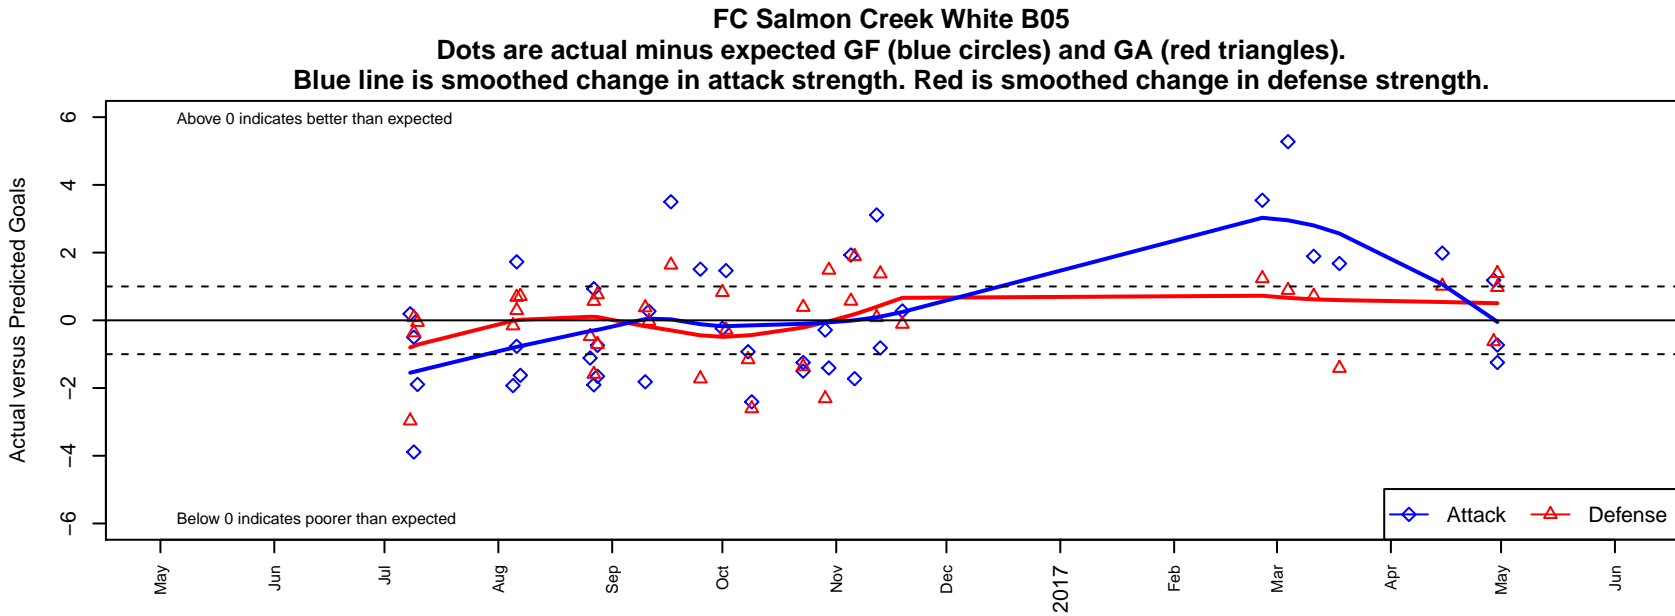

FC Salmon Creek White B05

Futbol Club Salmon Creek
 Salmon Creek, WA
 B05 total strength=780
 attack=1.16 defense=0.75
 fall league = PTT B05 Div 1 Green
 spr league = Spr OYS B05 Div 1 Green
 notes= Schalke

**attack and defense variance (black dot)
relative to other teams
and top 10 in region**

**attack and defense rating
relative to others at age
and all opponents in last 13 months**

Performance relative to 13 month average