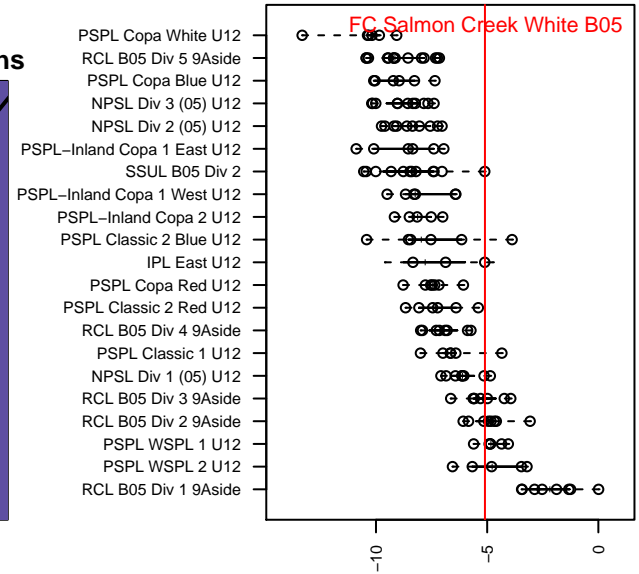

FC Salmon Creek White B05

Futbol Club Salmon Creek
 Salmon Creek, WA
 B05 total strength=780
 attack=1.16 defense=0.75
 fall league = PTT B05 Div 1 Green
 spr league = Spr OYS B05 Div 1 Green
 notes= Schalke

alt names used:
 FCSC B05 Schalke White
 FC SALMON CREEKSCHALKE WHITE
 FCSC 05B White
 FCSC 05B Schalke White
 FCSC 05B White
 FCSC 05B White

Venues played:
 2016 PCU Summer Classic U12 Silver
 2016 Mt Hood Challenge U12 Silver
 2016 Summer Slam Gold/Silver U12
 2016 PTT B05 Division 1 Green
 2016 OYS Presidents Cup B05
 2016 Spr OYS B05 Division 1 Green

**attack and defense variance (black dot)
relative to other teams
and top 10 in region**

**attack and defense rating
relative to others at age
and all opponents in last 13 months**

Performance relative to 13 month average